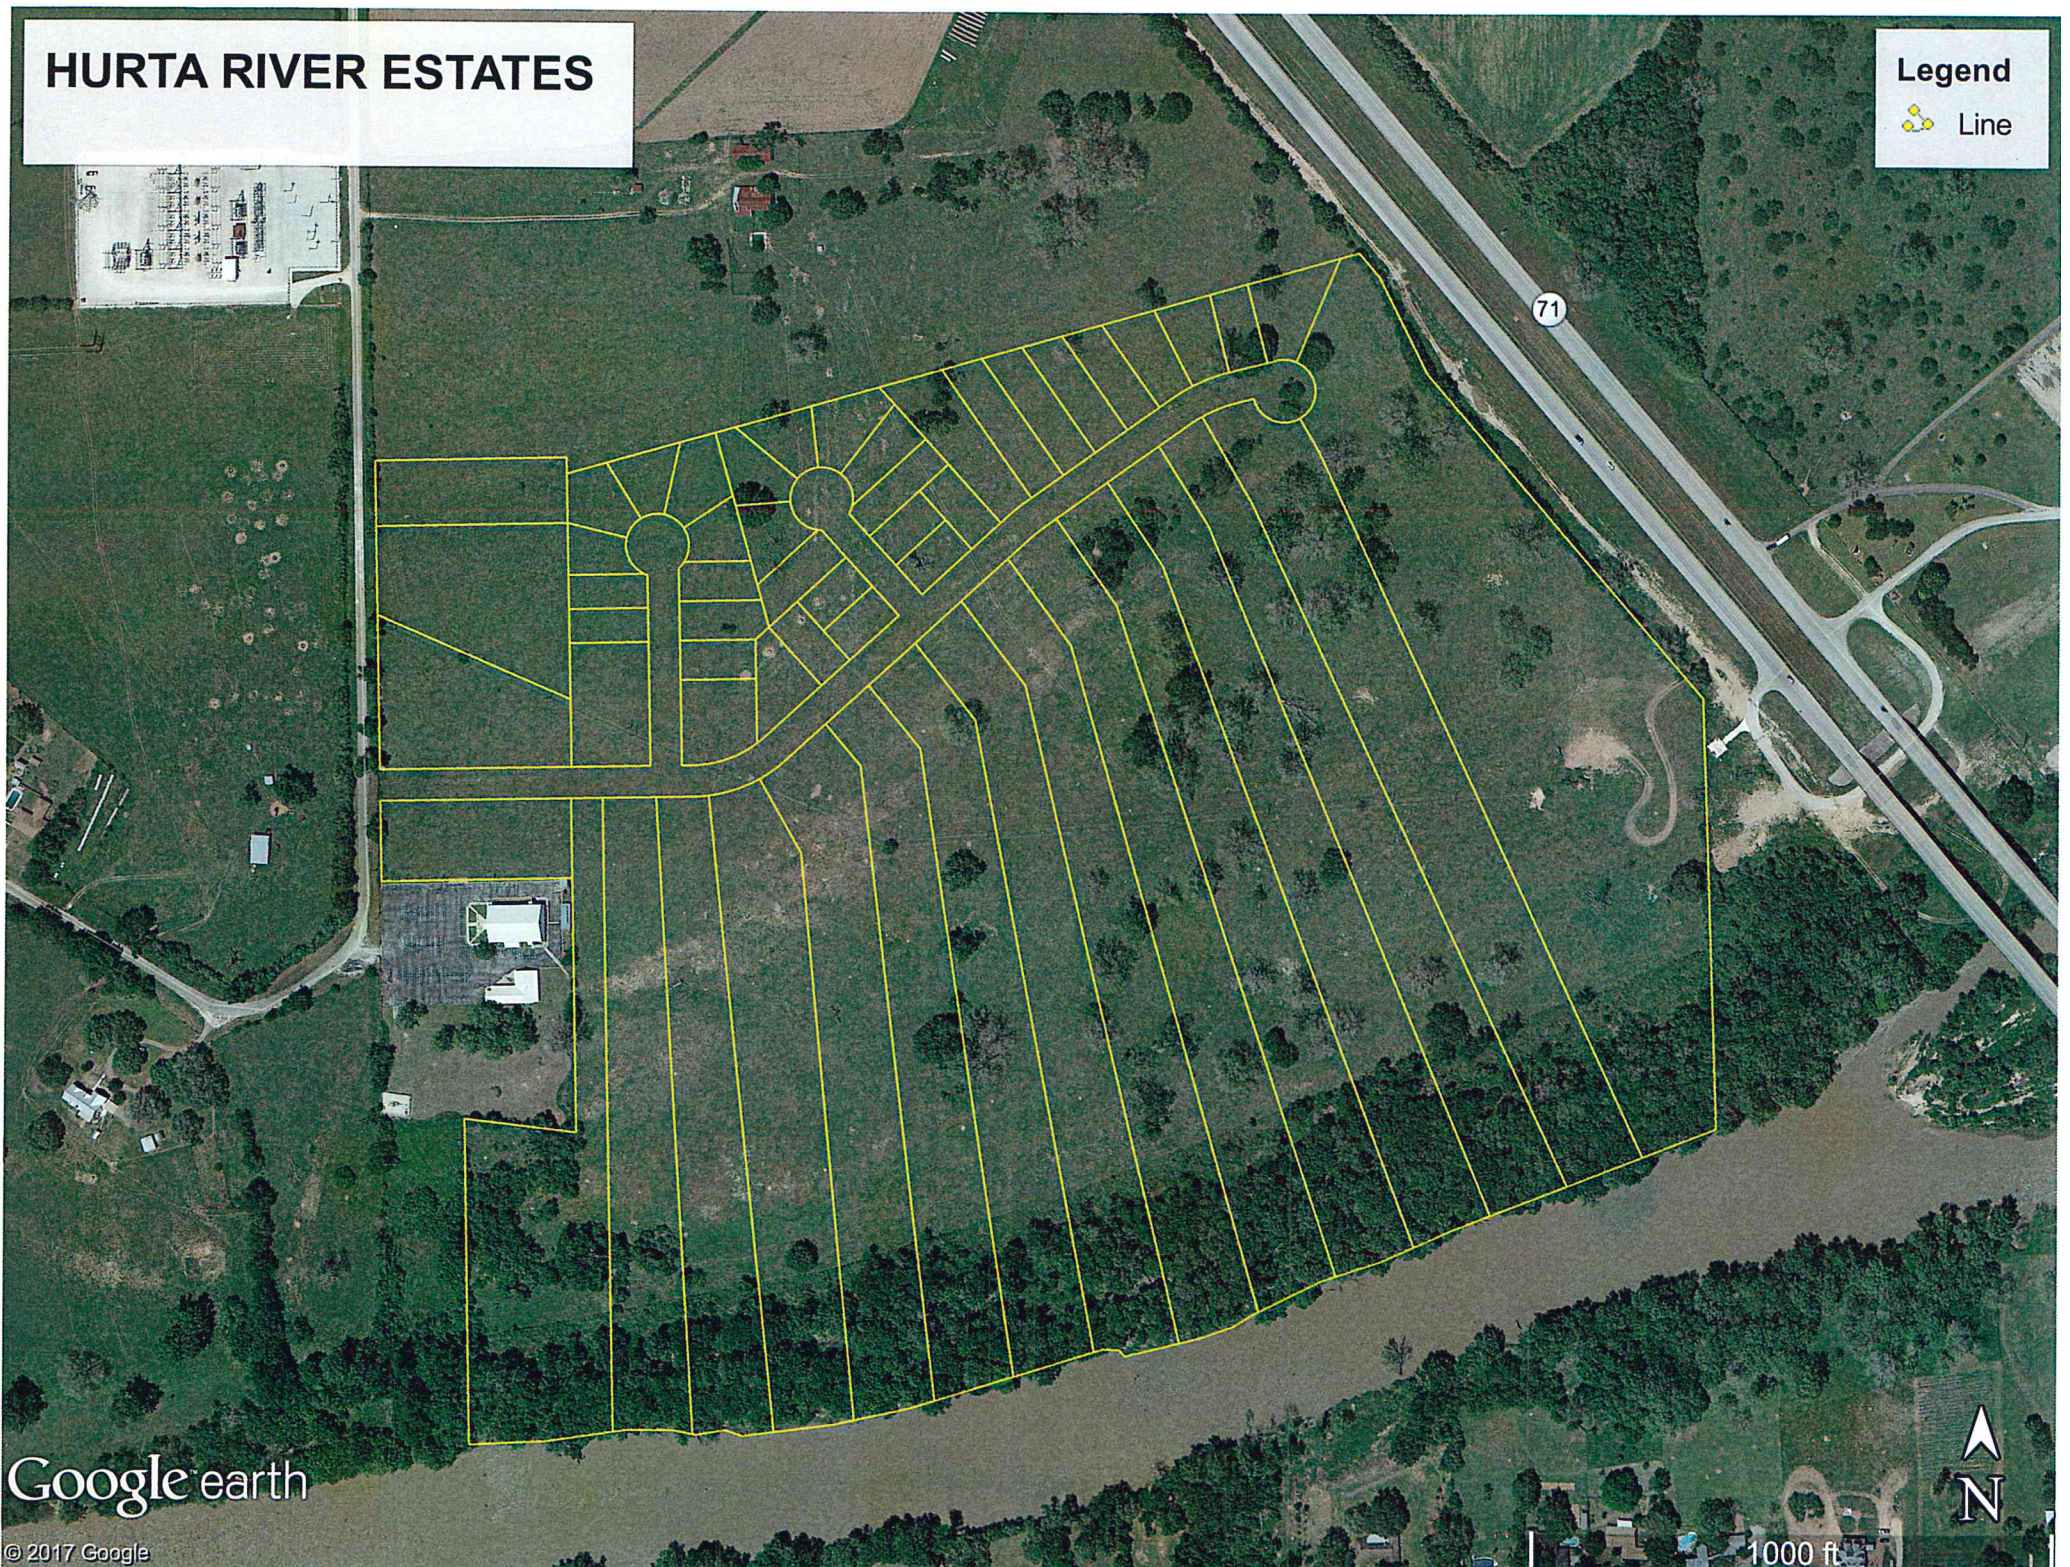

# HURTA RIVER ESTATES

## Legend

Line

Google earth

© 2017 Google

1000 ft